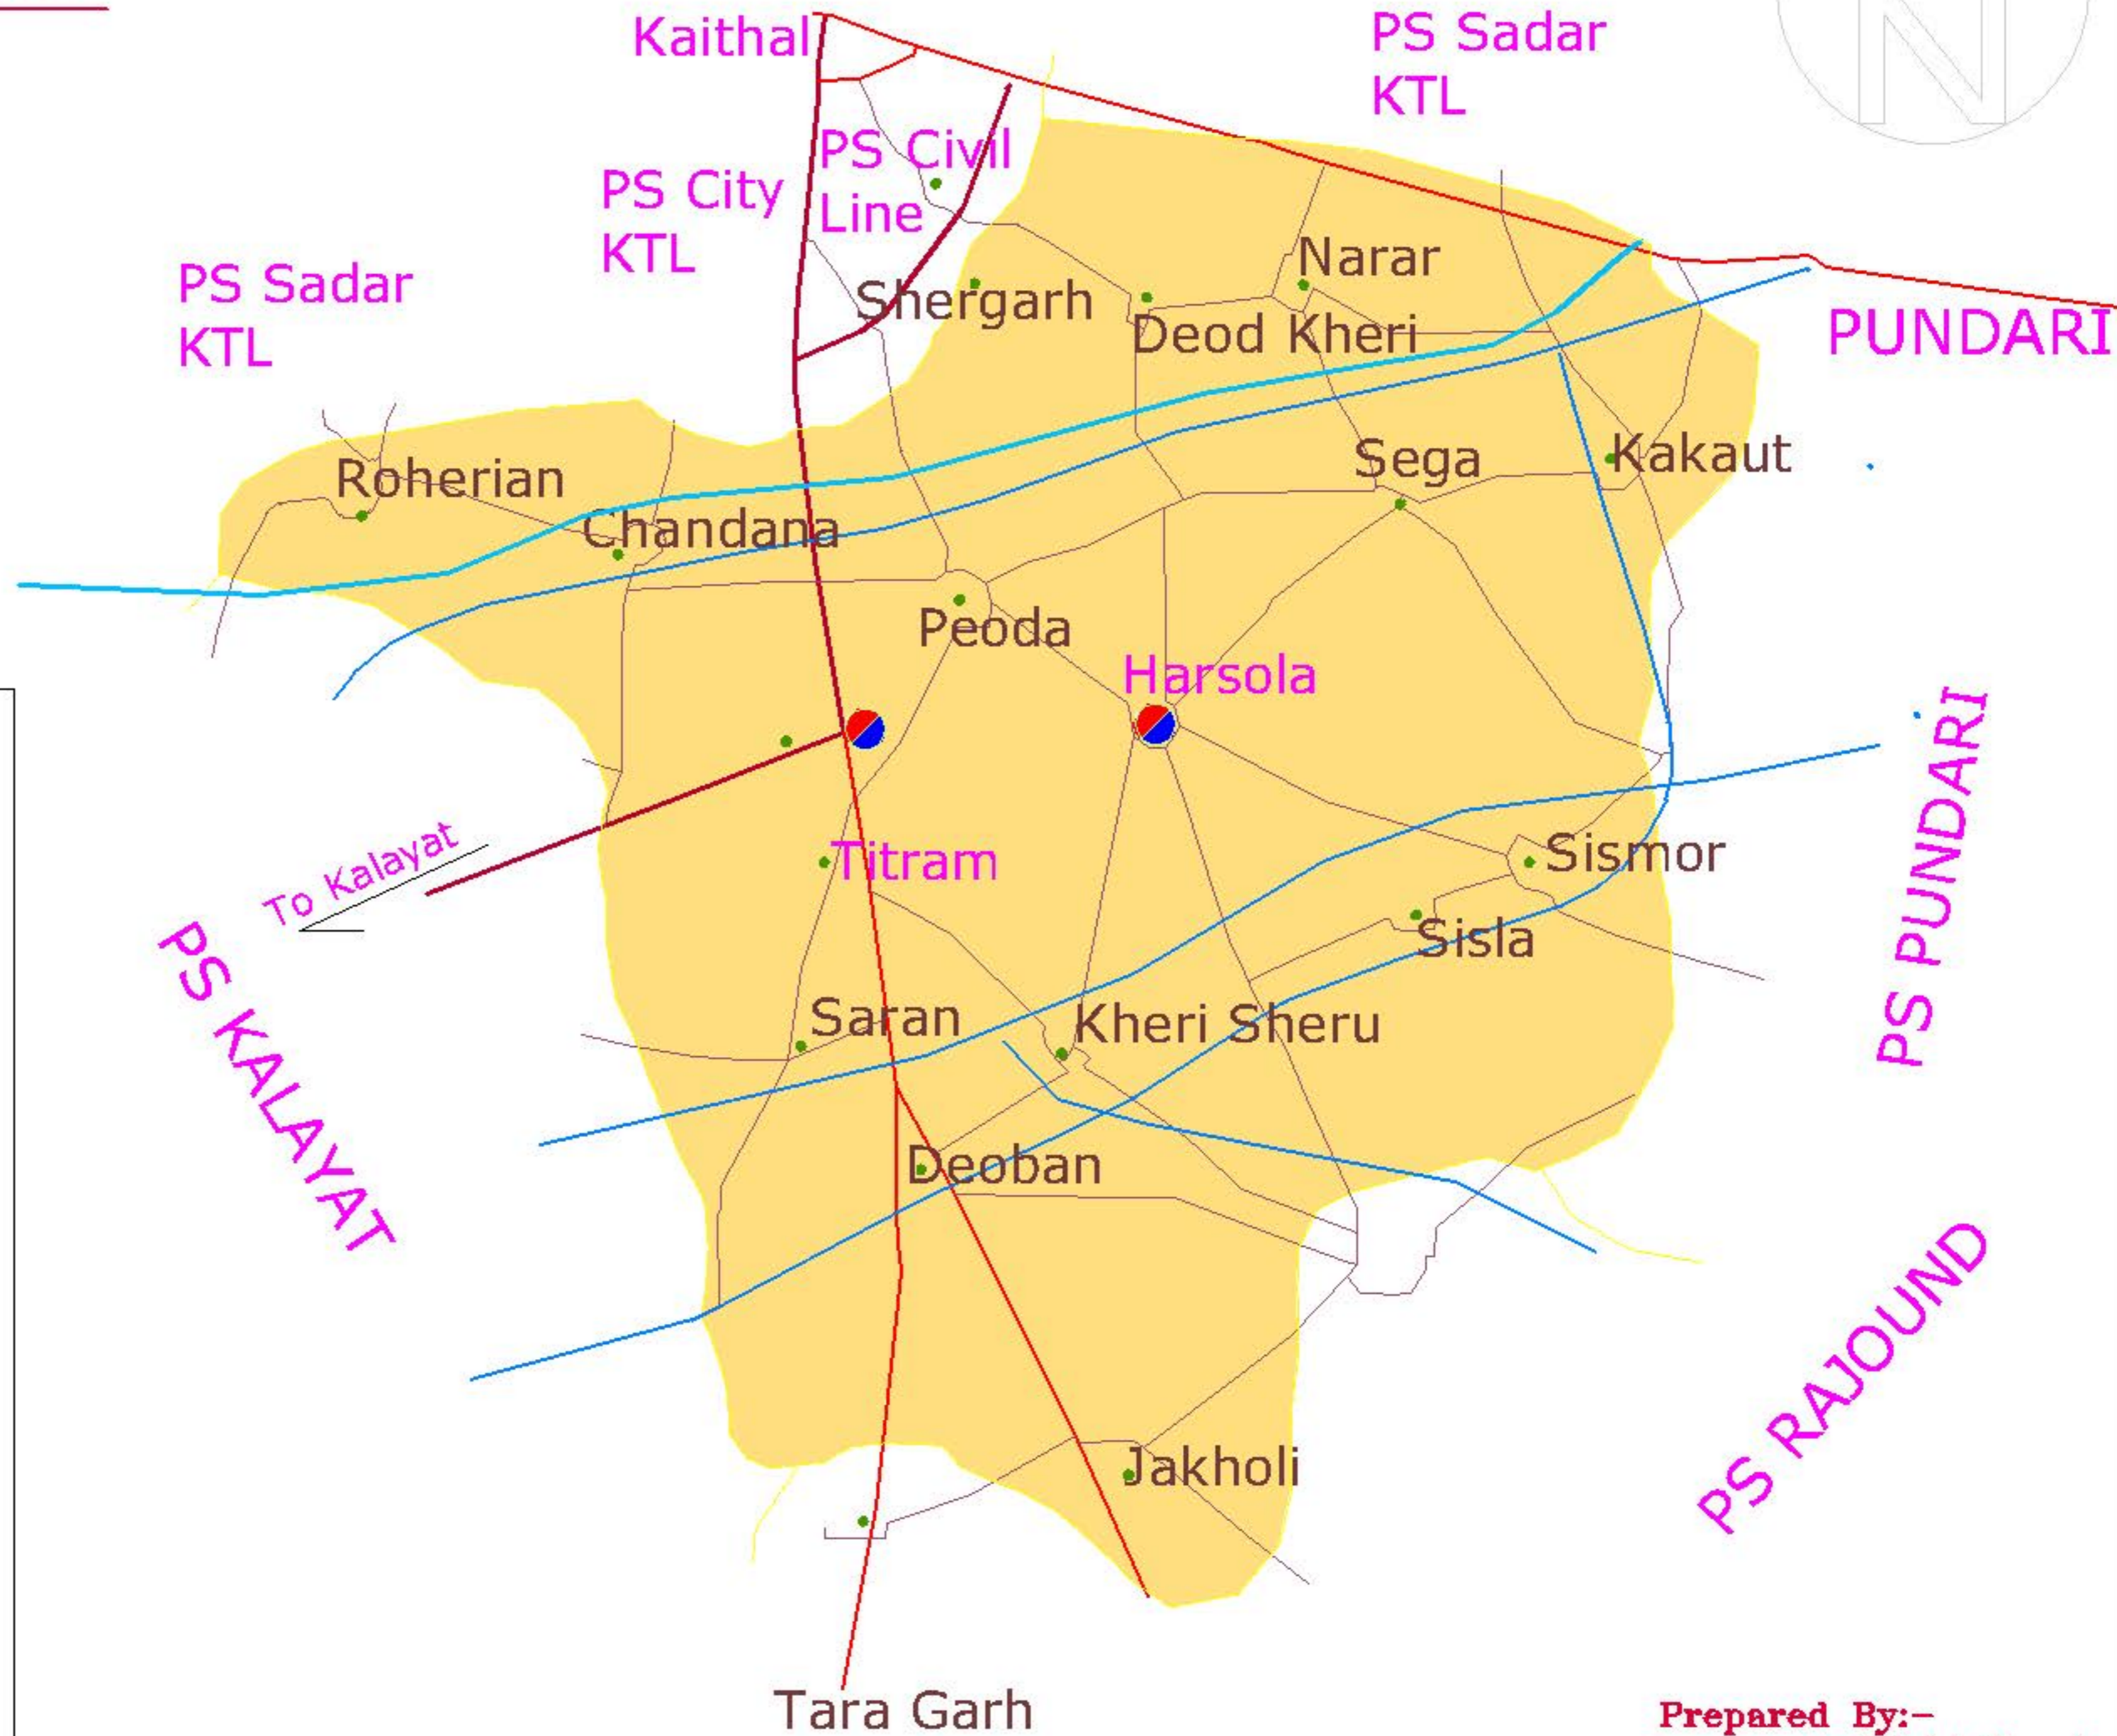

JURISDICTION MAP OF PS TITRAM

LEGEND

	DISTT. BOUNDARY
	P.S. BOUNDARY
	CONST. BOUNDARY
	STATE BOUNDARY
	NATIONAL HIGHWAY
	STATE HIGHWAY
	LINK ROAD
	RIVER/ CANAL
	DRAIN
	RAILWAY LINE
	POLICE STATION
	POLICE POST
	S.P. OFFICE