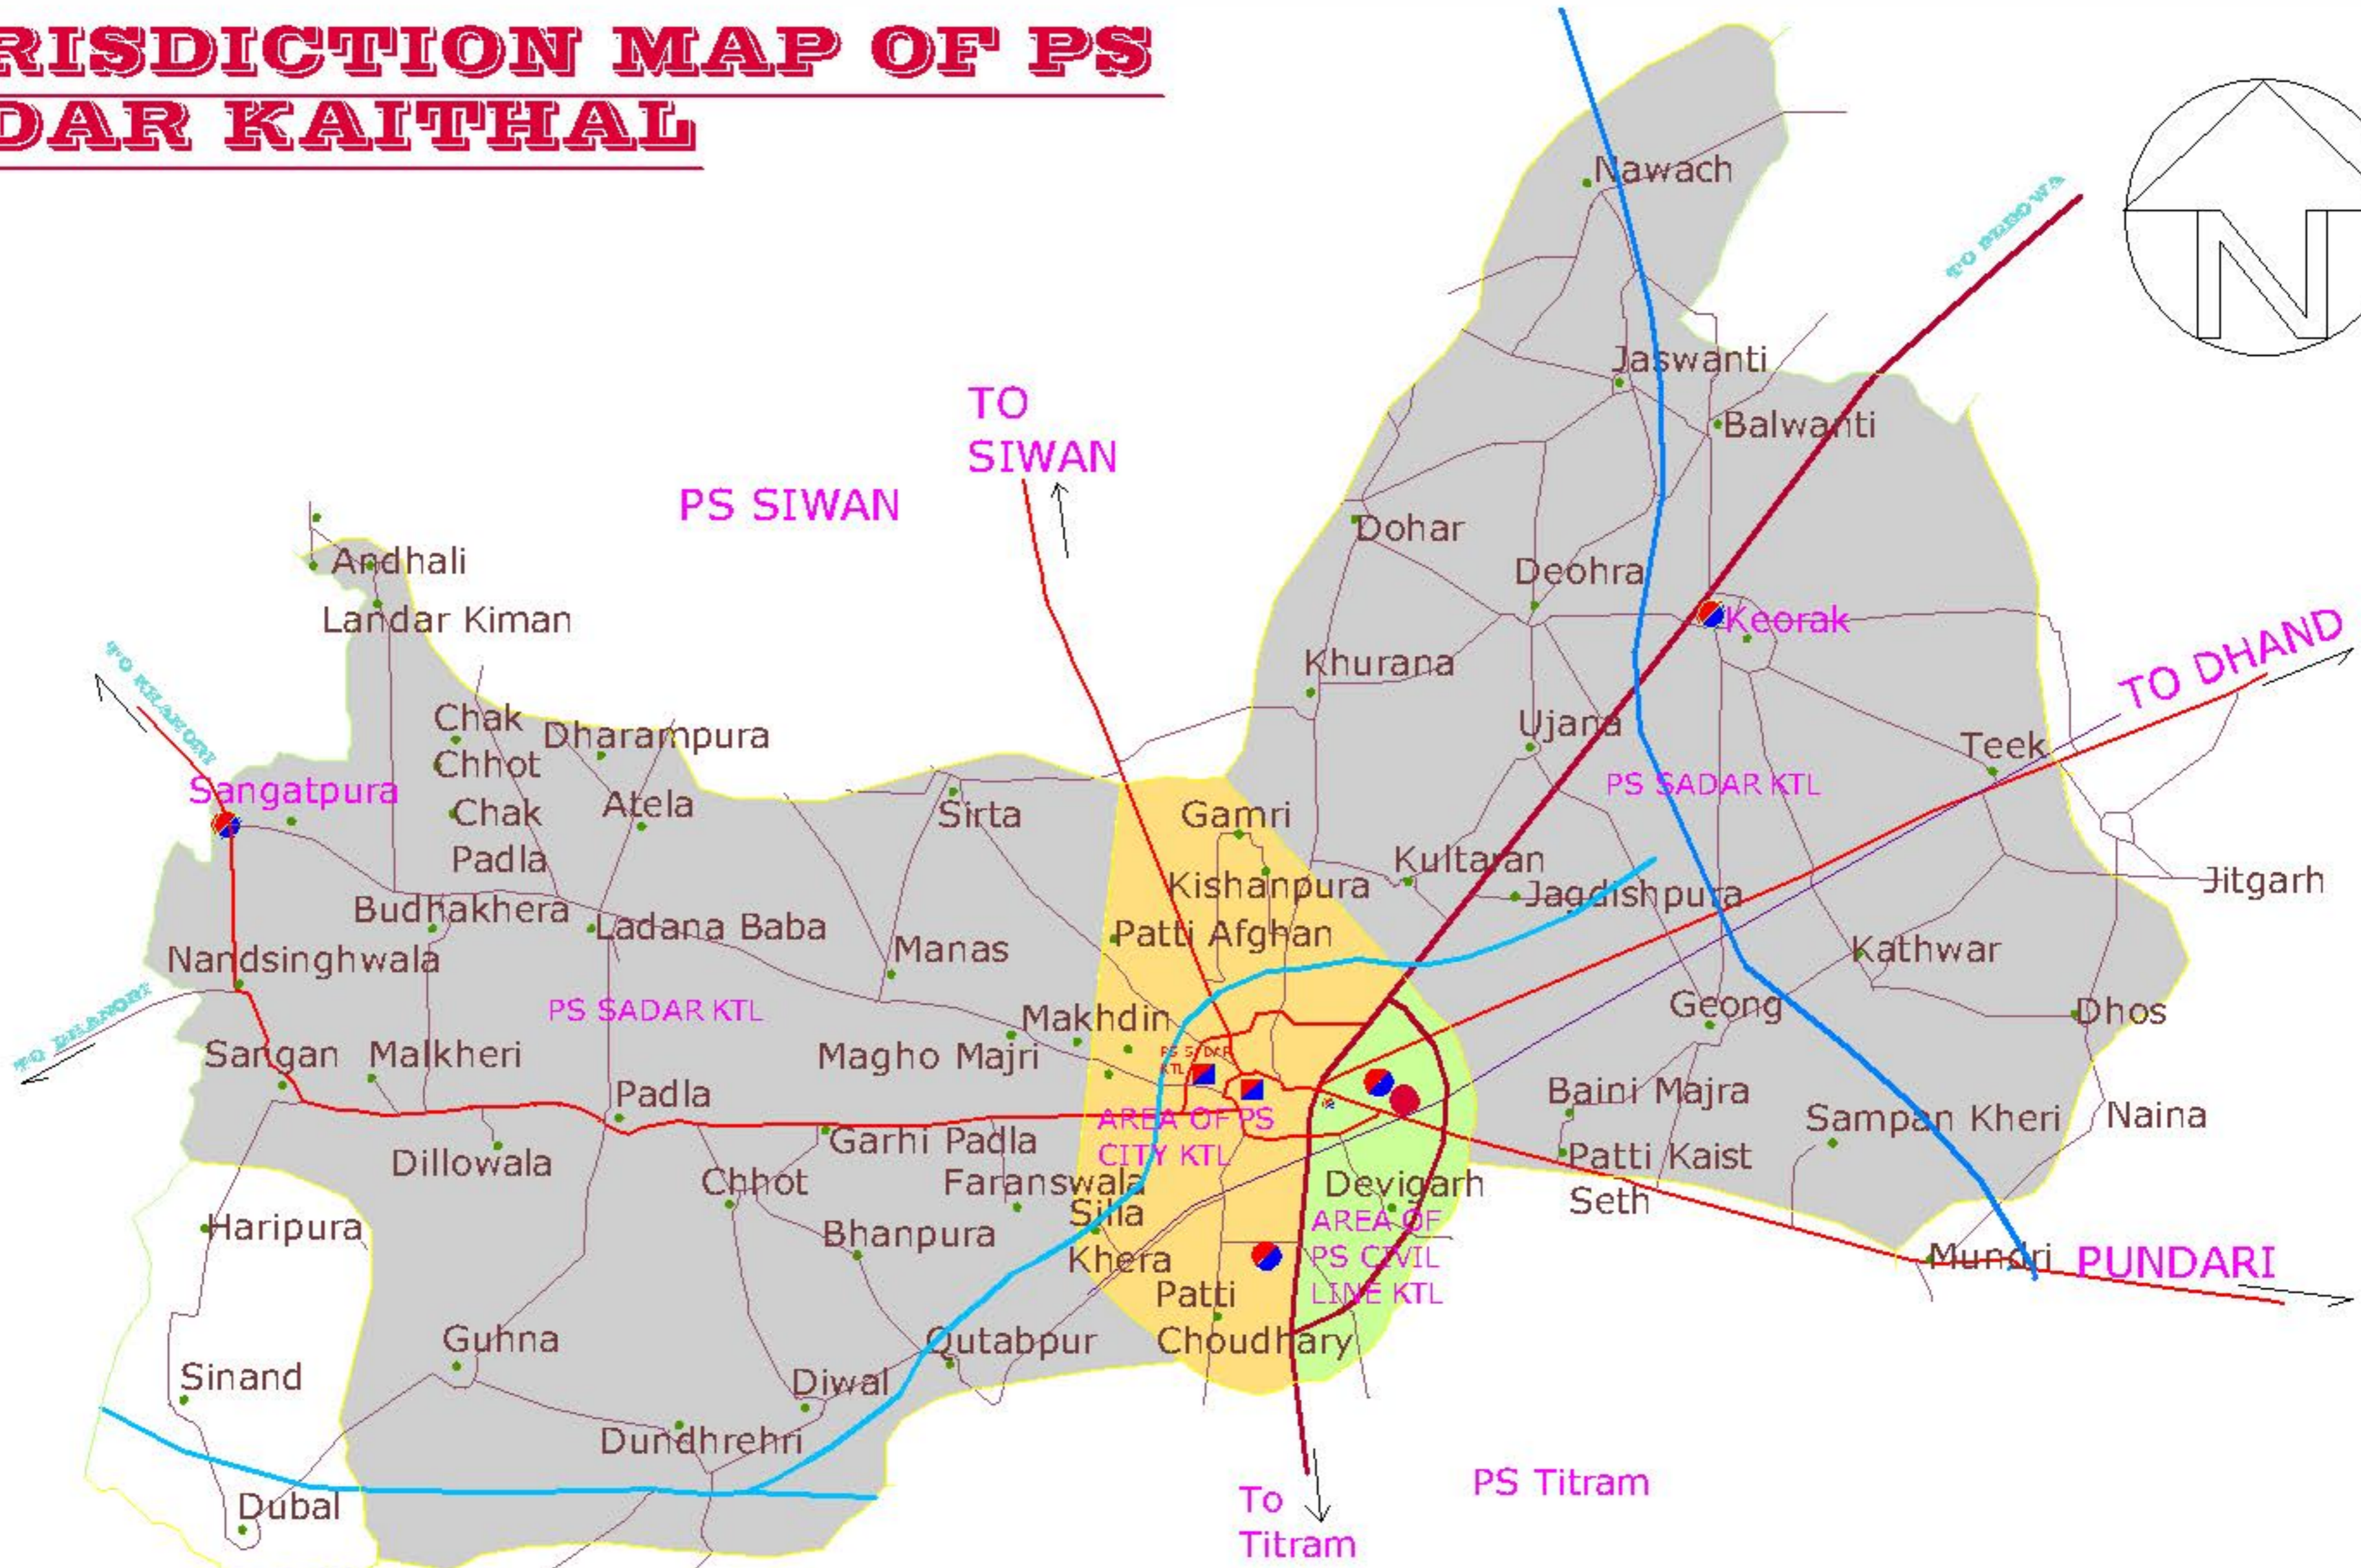

# JURISDICTION MAP OF PS SADAR KAITHAL

- PS SADAR KTL
- PS CITY KTL
- PS CIVIL LINE

## LEGEND

	DISTT. BOUNDARY		STATE HIGHWAY		POLICE STATION
	PS. BOUNDARY		LINK ROAD		POLICE POST
	CONST. BOUNDARY		RIVER/ CANAL		S.P. OFFICE
	STATE BOUNDARY		DRAIN	<b>Prepared By:-</b> Rishi Gayal Draft's man S.P. Office Kaitthal	
	NATIONAL HIGHWAY		RAILWAY LINE		