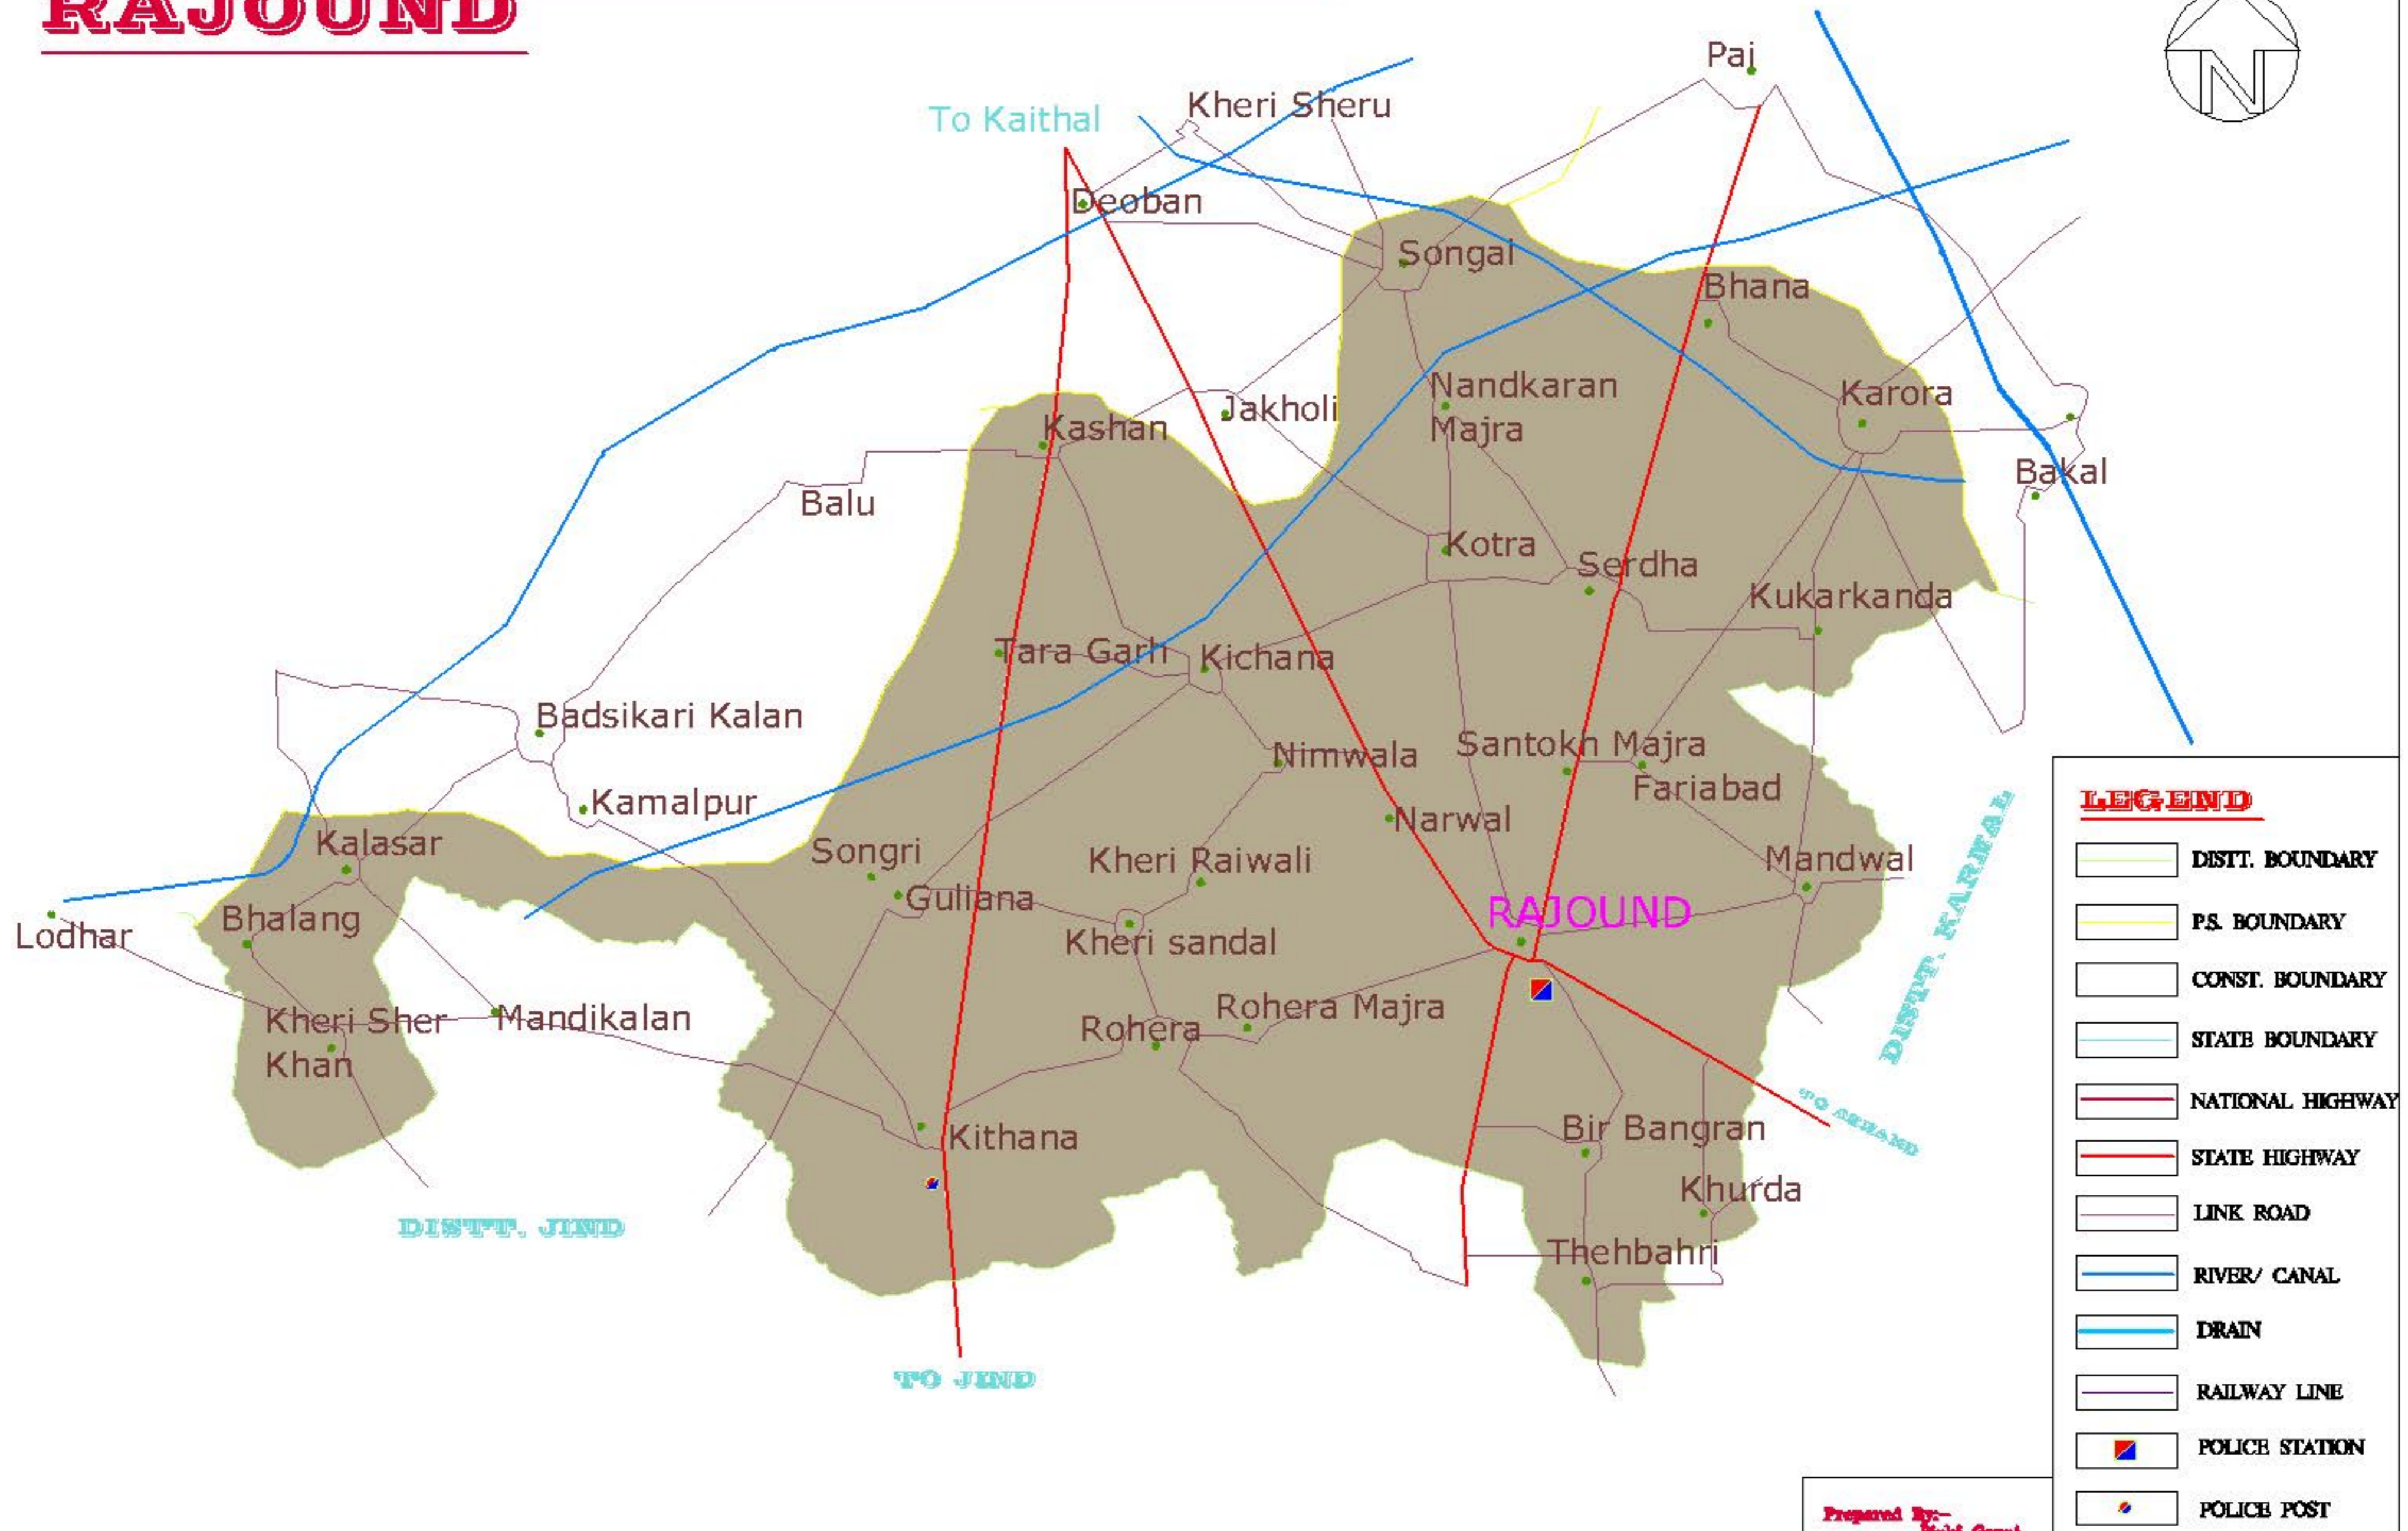

JURISDICTION MAP OF PS RAJOUND

LEGEND

	DISTT. BOUNDARY
	PS. BOUNDARY
	CONST. BOUNDARY
	STATE BOUNDARY
	NATIONAL HIGHWAY
	STATE HIGHWAY
	LINK ROAD
	RIVER/ CANAL
	DRAIN
	RAILWAY LINE
	POLICE STATION
	POLICE POST