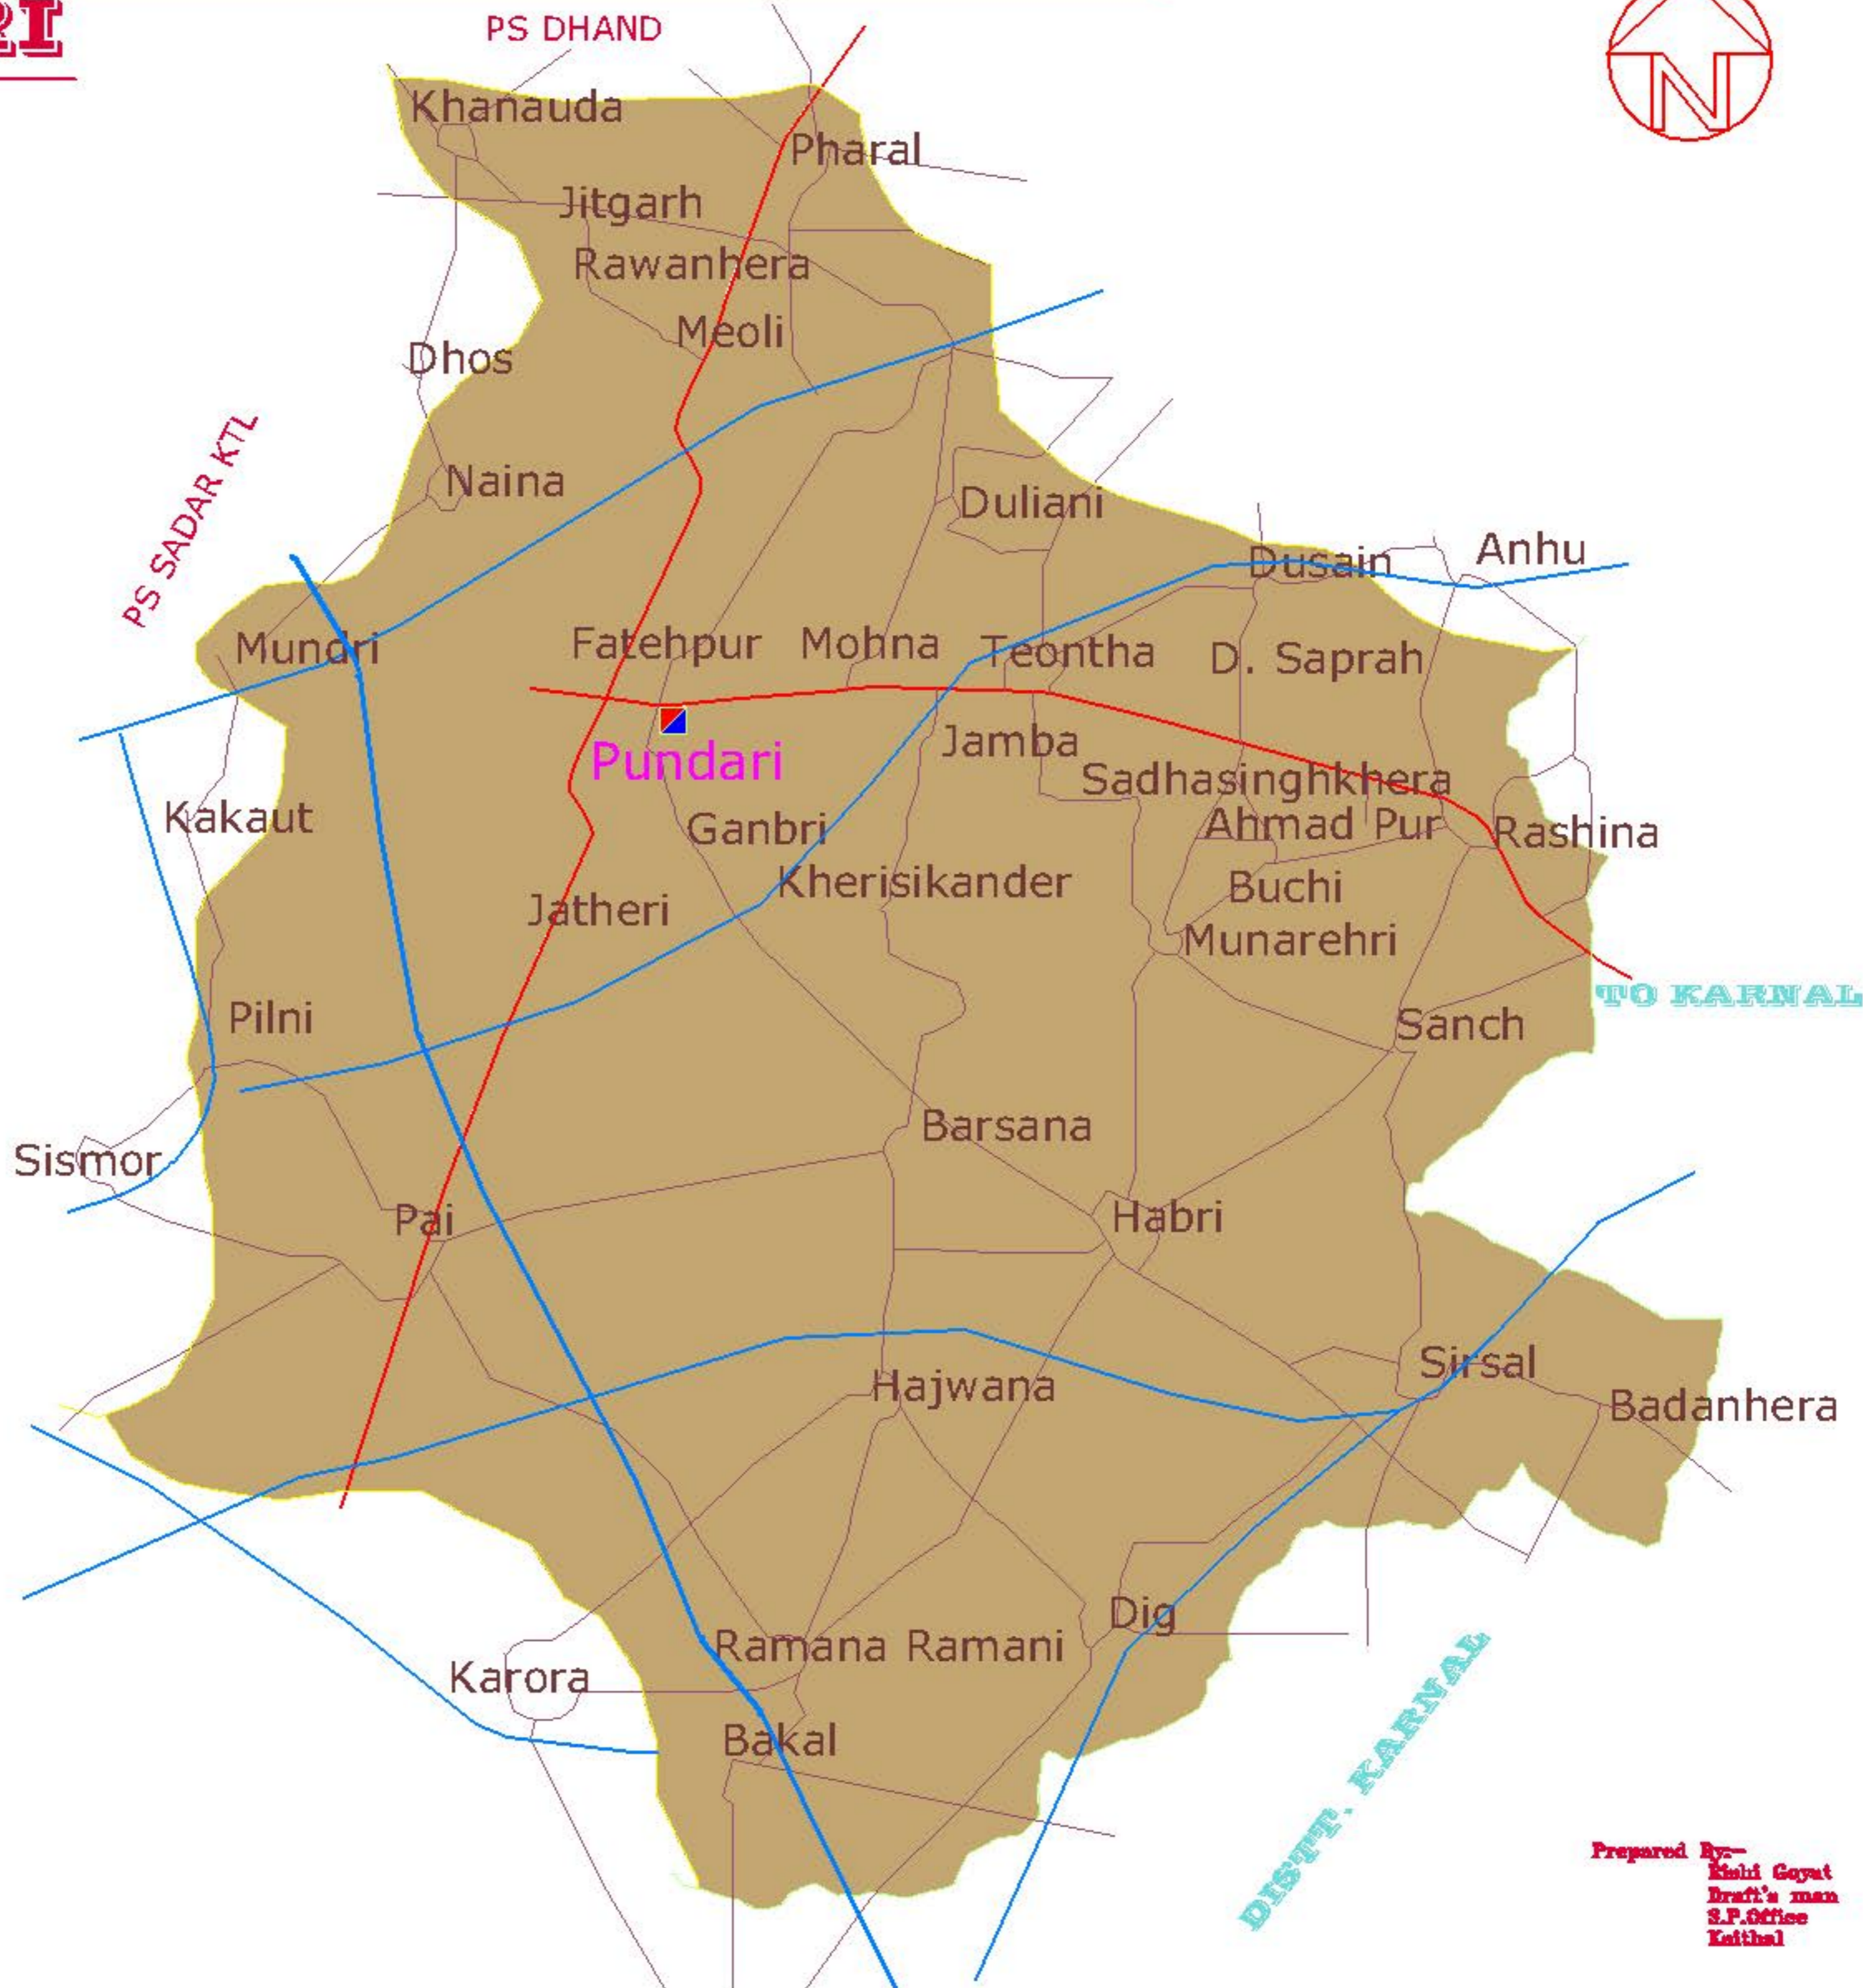

JURISDICTION MAP OF PS PUNDRI

LEGEND

-  DIST. BOUNDARY
-  PS. BOUNDARY
-  CONST. BOUNDARY
-  STATE BOUNDARY
-  NATIONAL HIGHWAY
-  STATE HIGHWAY
-  LINK ROAD
-  RIVER/ CANAL
-  DRAIN
-  RAILWAY LINE
-  POLICE STATION
-  POLICE POST