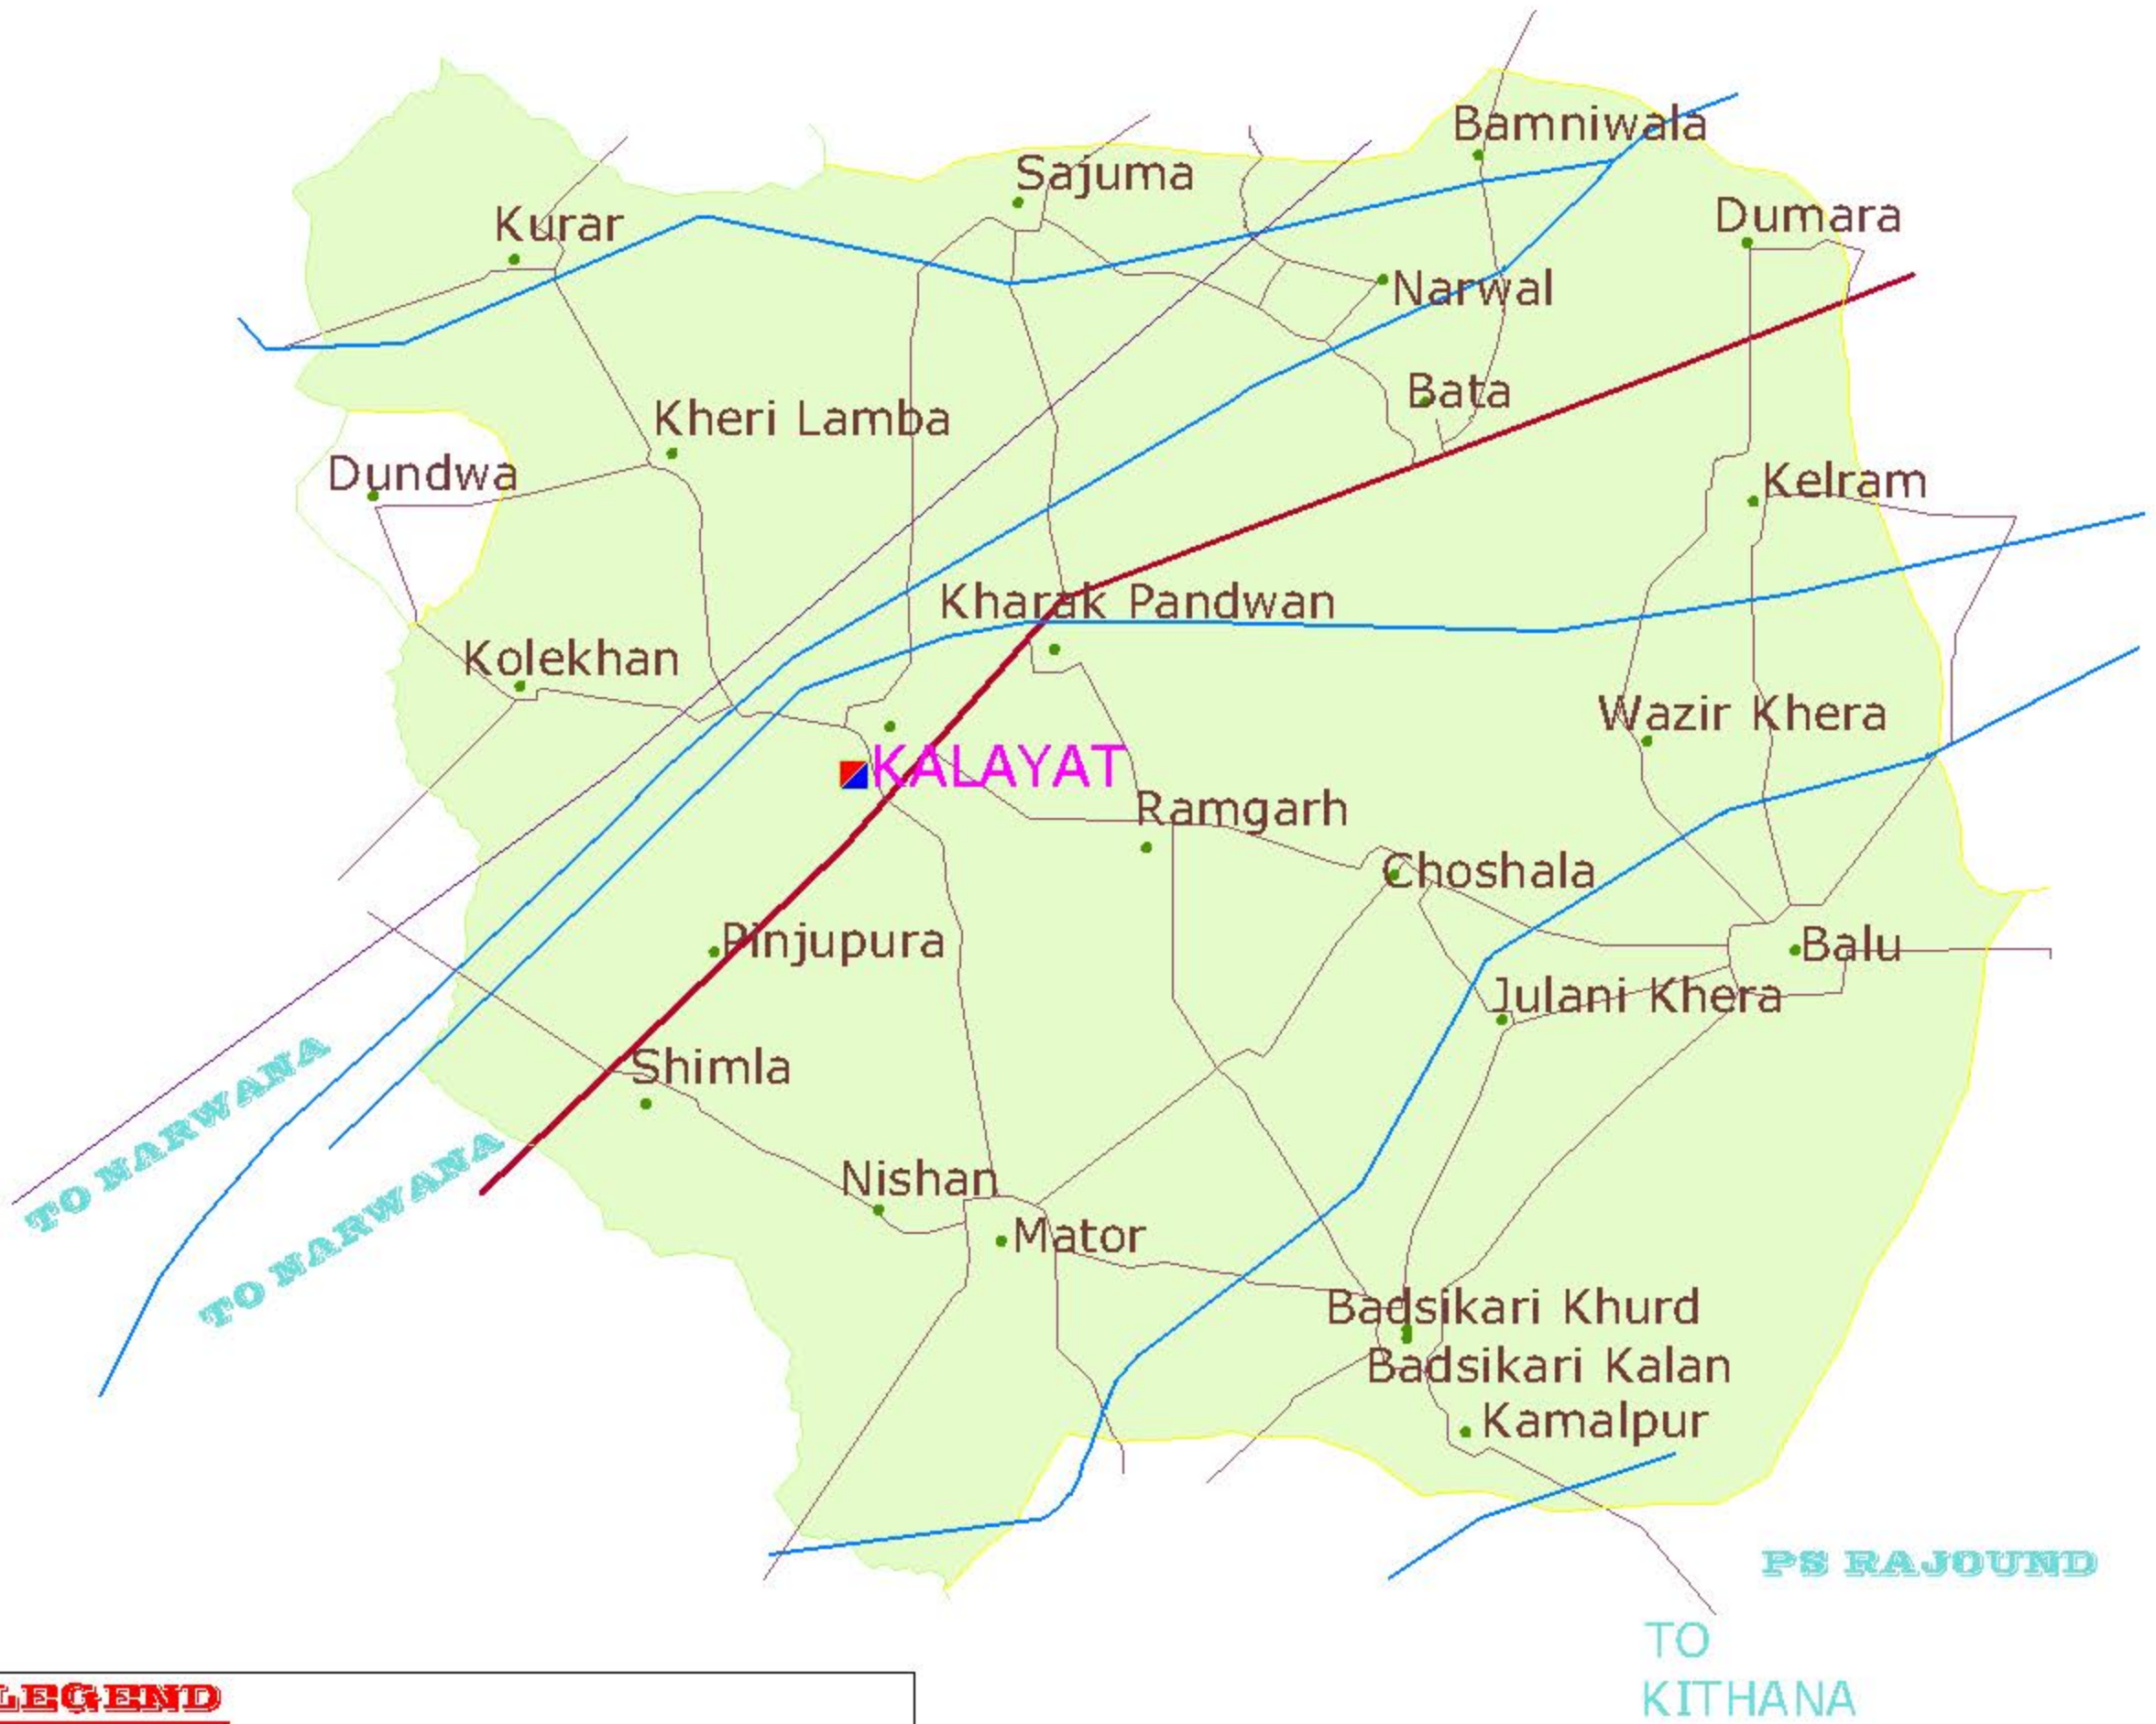

# JURISDICTION MAP OF PS KALAYAT

## LEGEND

	DISTT. BOUNDARY		RIVER/ CANAL
	PS. BOUNDARY		DRAIN
	CONST. BOUNDARY		RAILWAY LINE
	STATE BOUNDARY		POLICE STATION
	NATIONAL HIGHWAY		POLICE POST
	STATE HIGHWAY		LINK ROAD

Prepared By:-  
Rishi Goyat  
Draft's man  
S.P. Office  
Kaithal