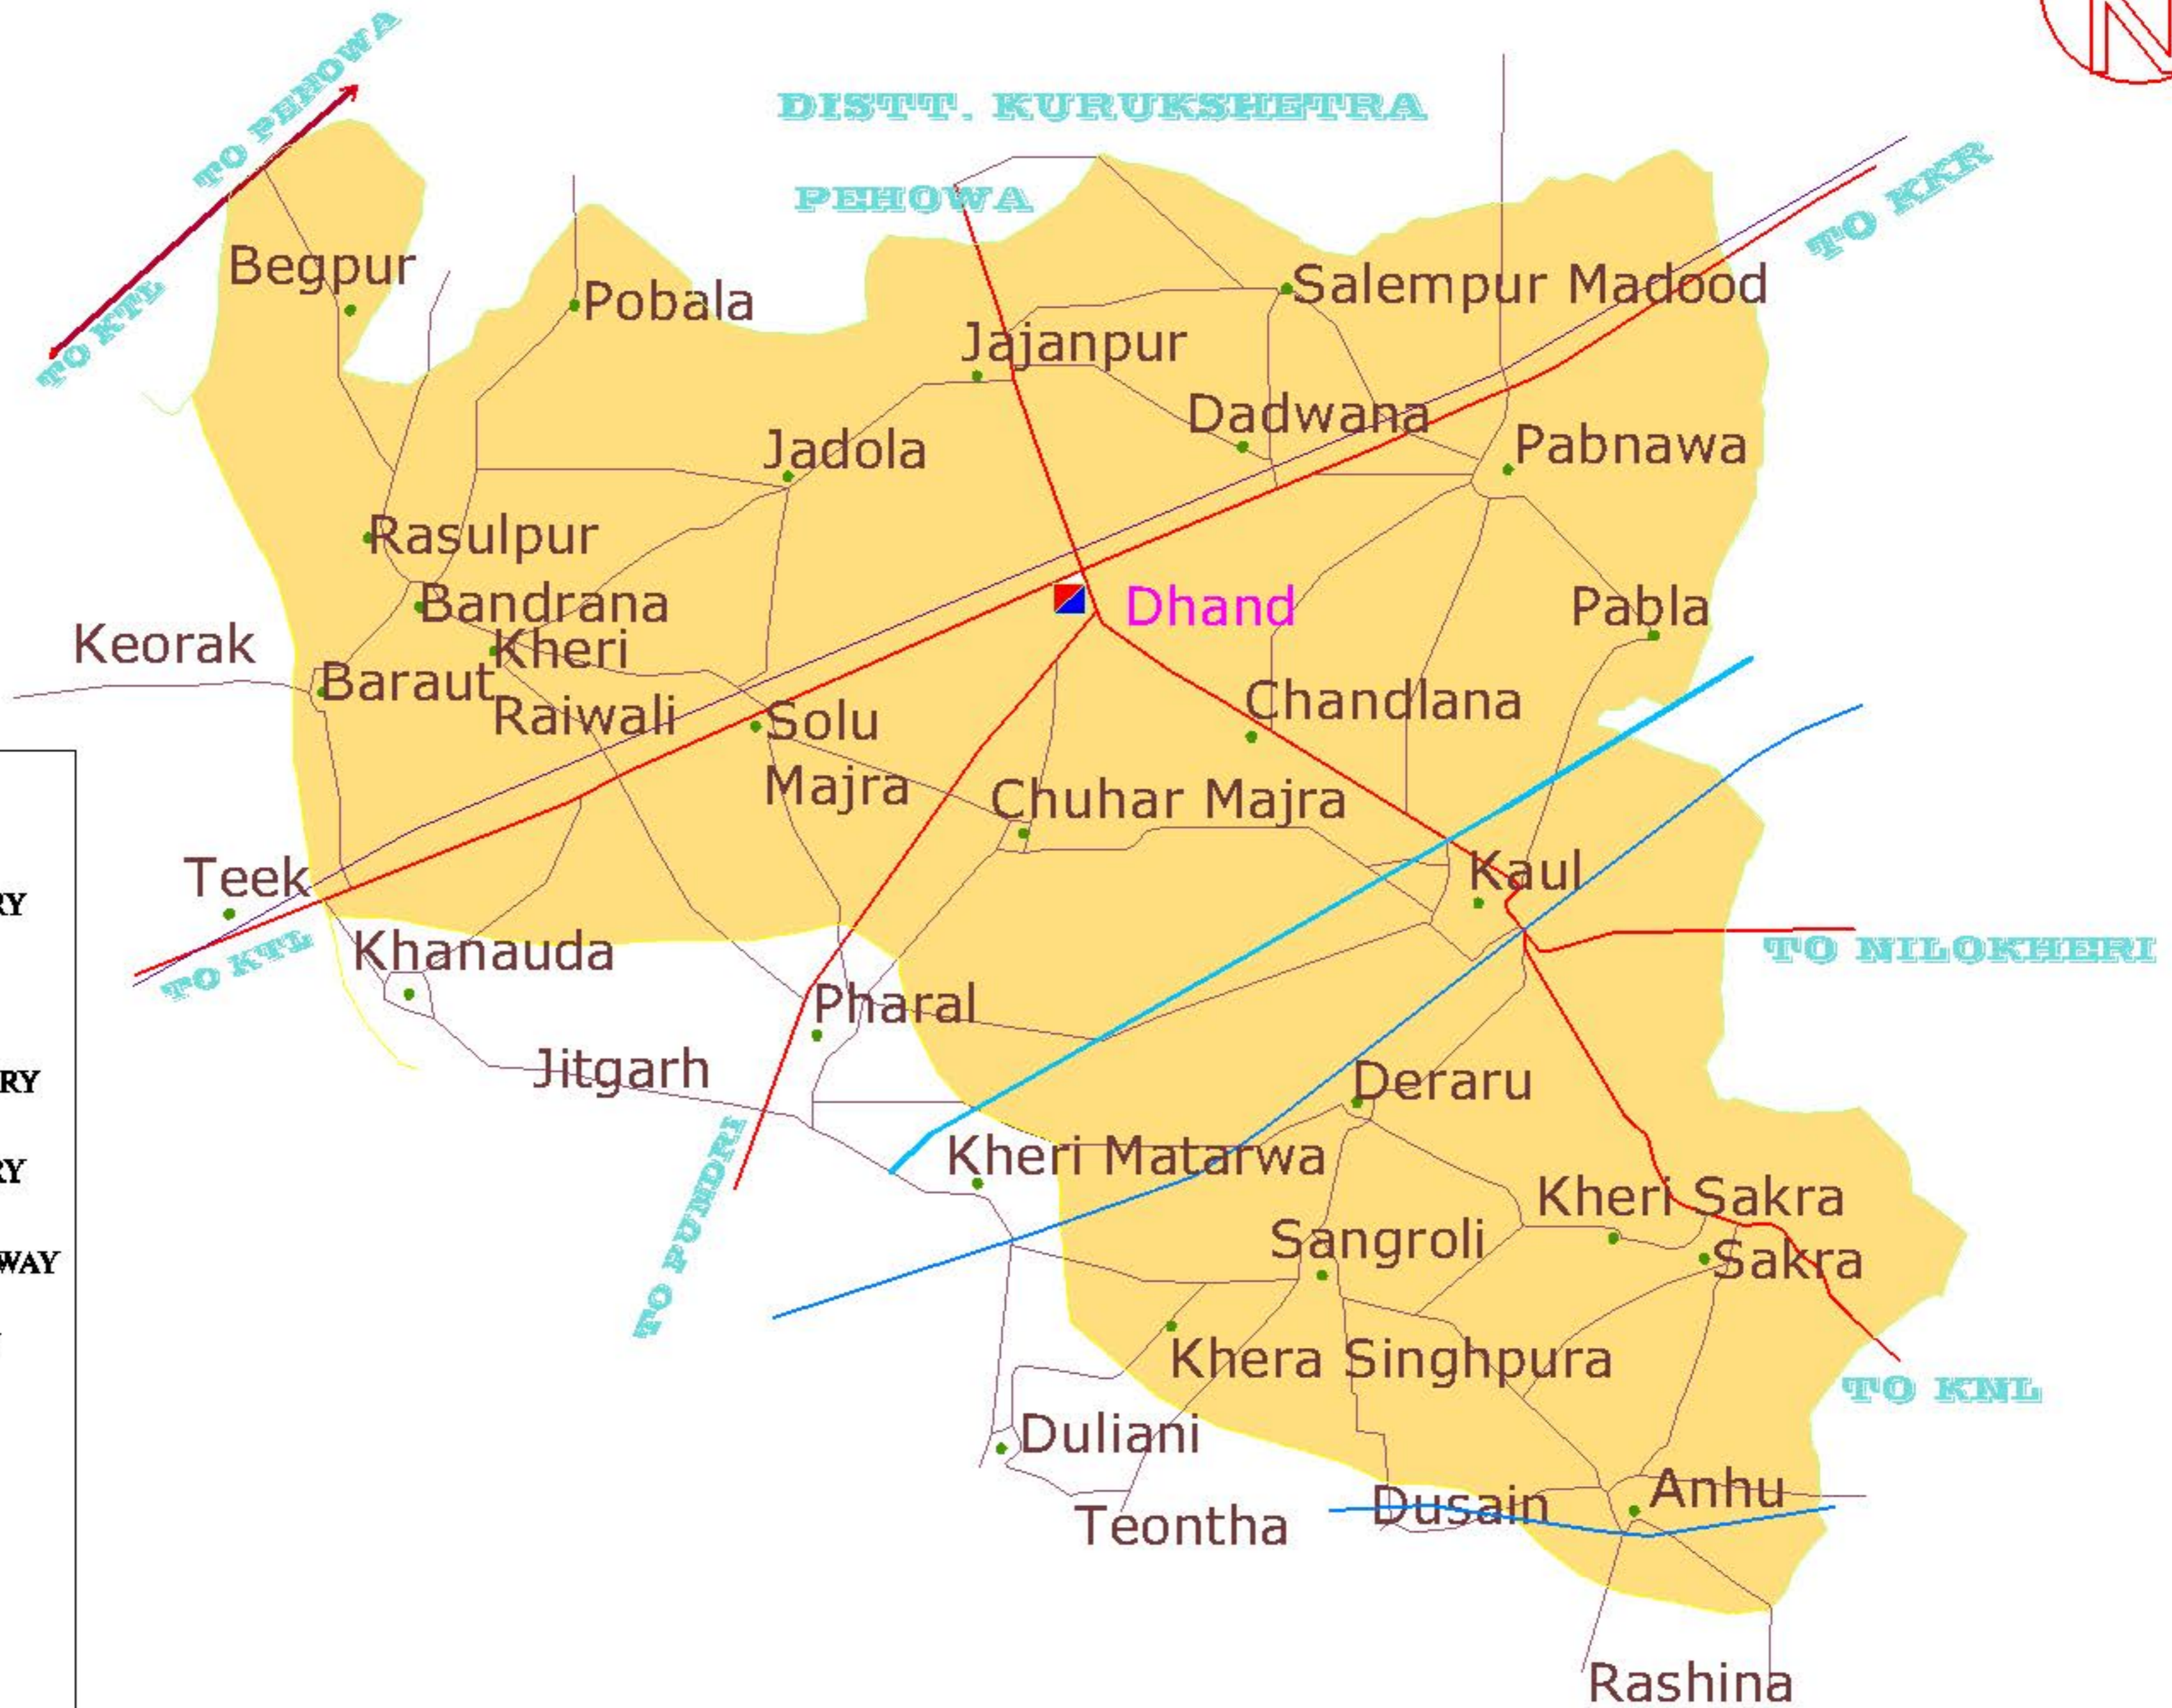

JURISDICTION MAP OF PS DHAND

LEGEND

-  DISTT. BOUNDARY
-  P.S. BOUNDARY
-  CONST. BOUNDARY
-  STATE BOUNDARY
-  NATIONAL HIGHWAY
-  STATE HIGHWAY
-  LINK ROAD
-  RIVER/ CANAL
-  DRAIN
-  RAILWAY LINE
-  POLICE STATION
-  POLICE POST