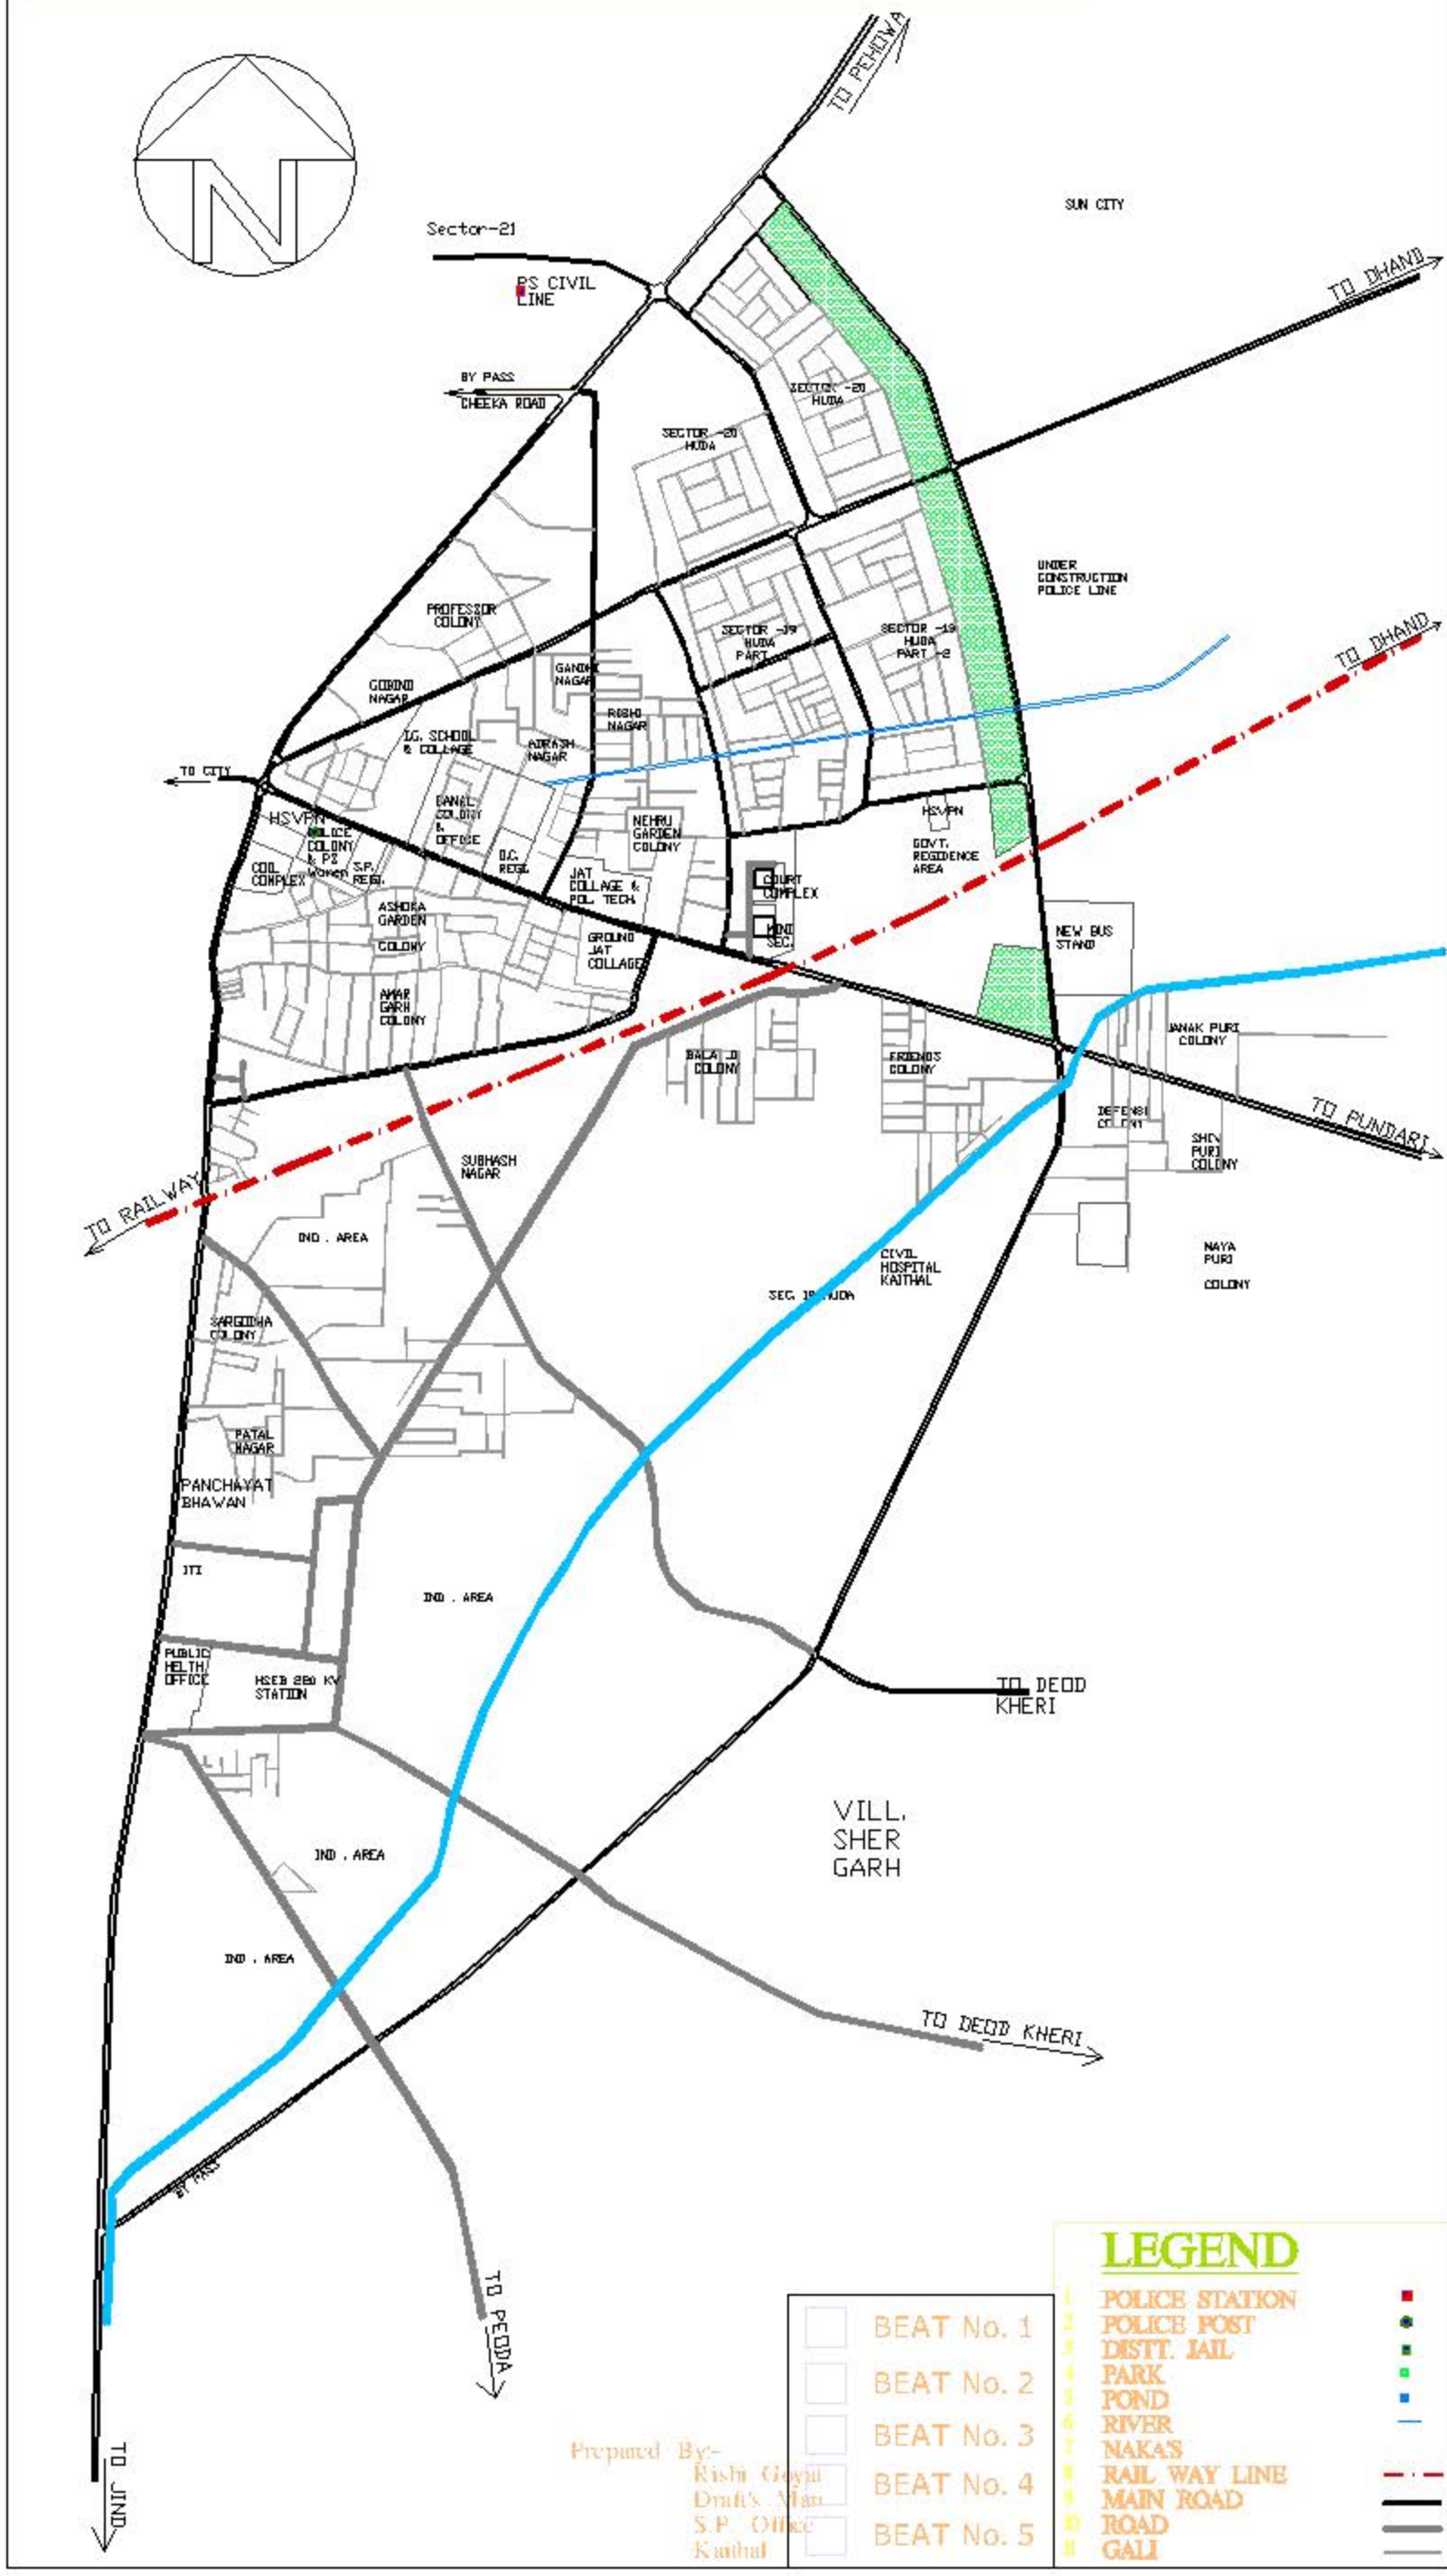

# JURISDICTION MAP OF PS CIVIL LINE KAITHAL

Prepared By:-  
Rishi Goyal  
Drafts Man  
S.P. Office  
Kaithal

## LEGEND

1	POLICE STATION	■
2	POLICE POST	●
3	DISTT. JAIL	◆
4	PARK	■
5	POND	■
6	RIVER	—
7	NAKAS	—
8	RAIL WAY LINE	—
9	MAIN ROAD	—
10	ROAD	—
11	GALI	—