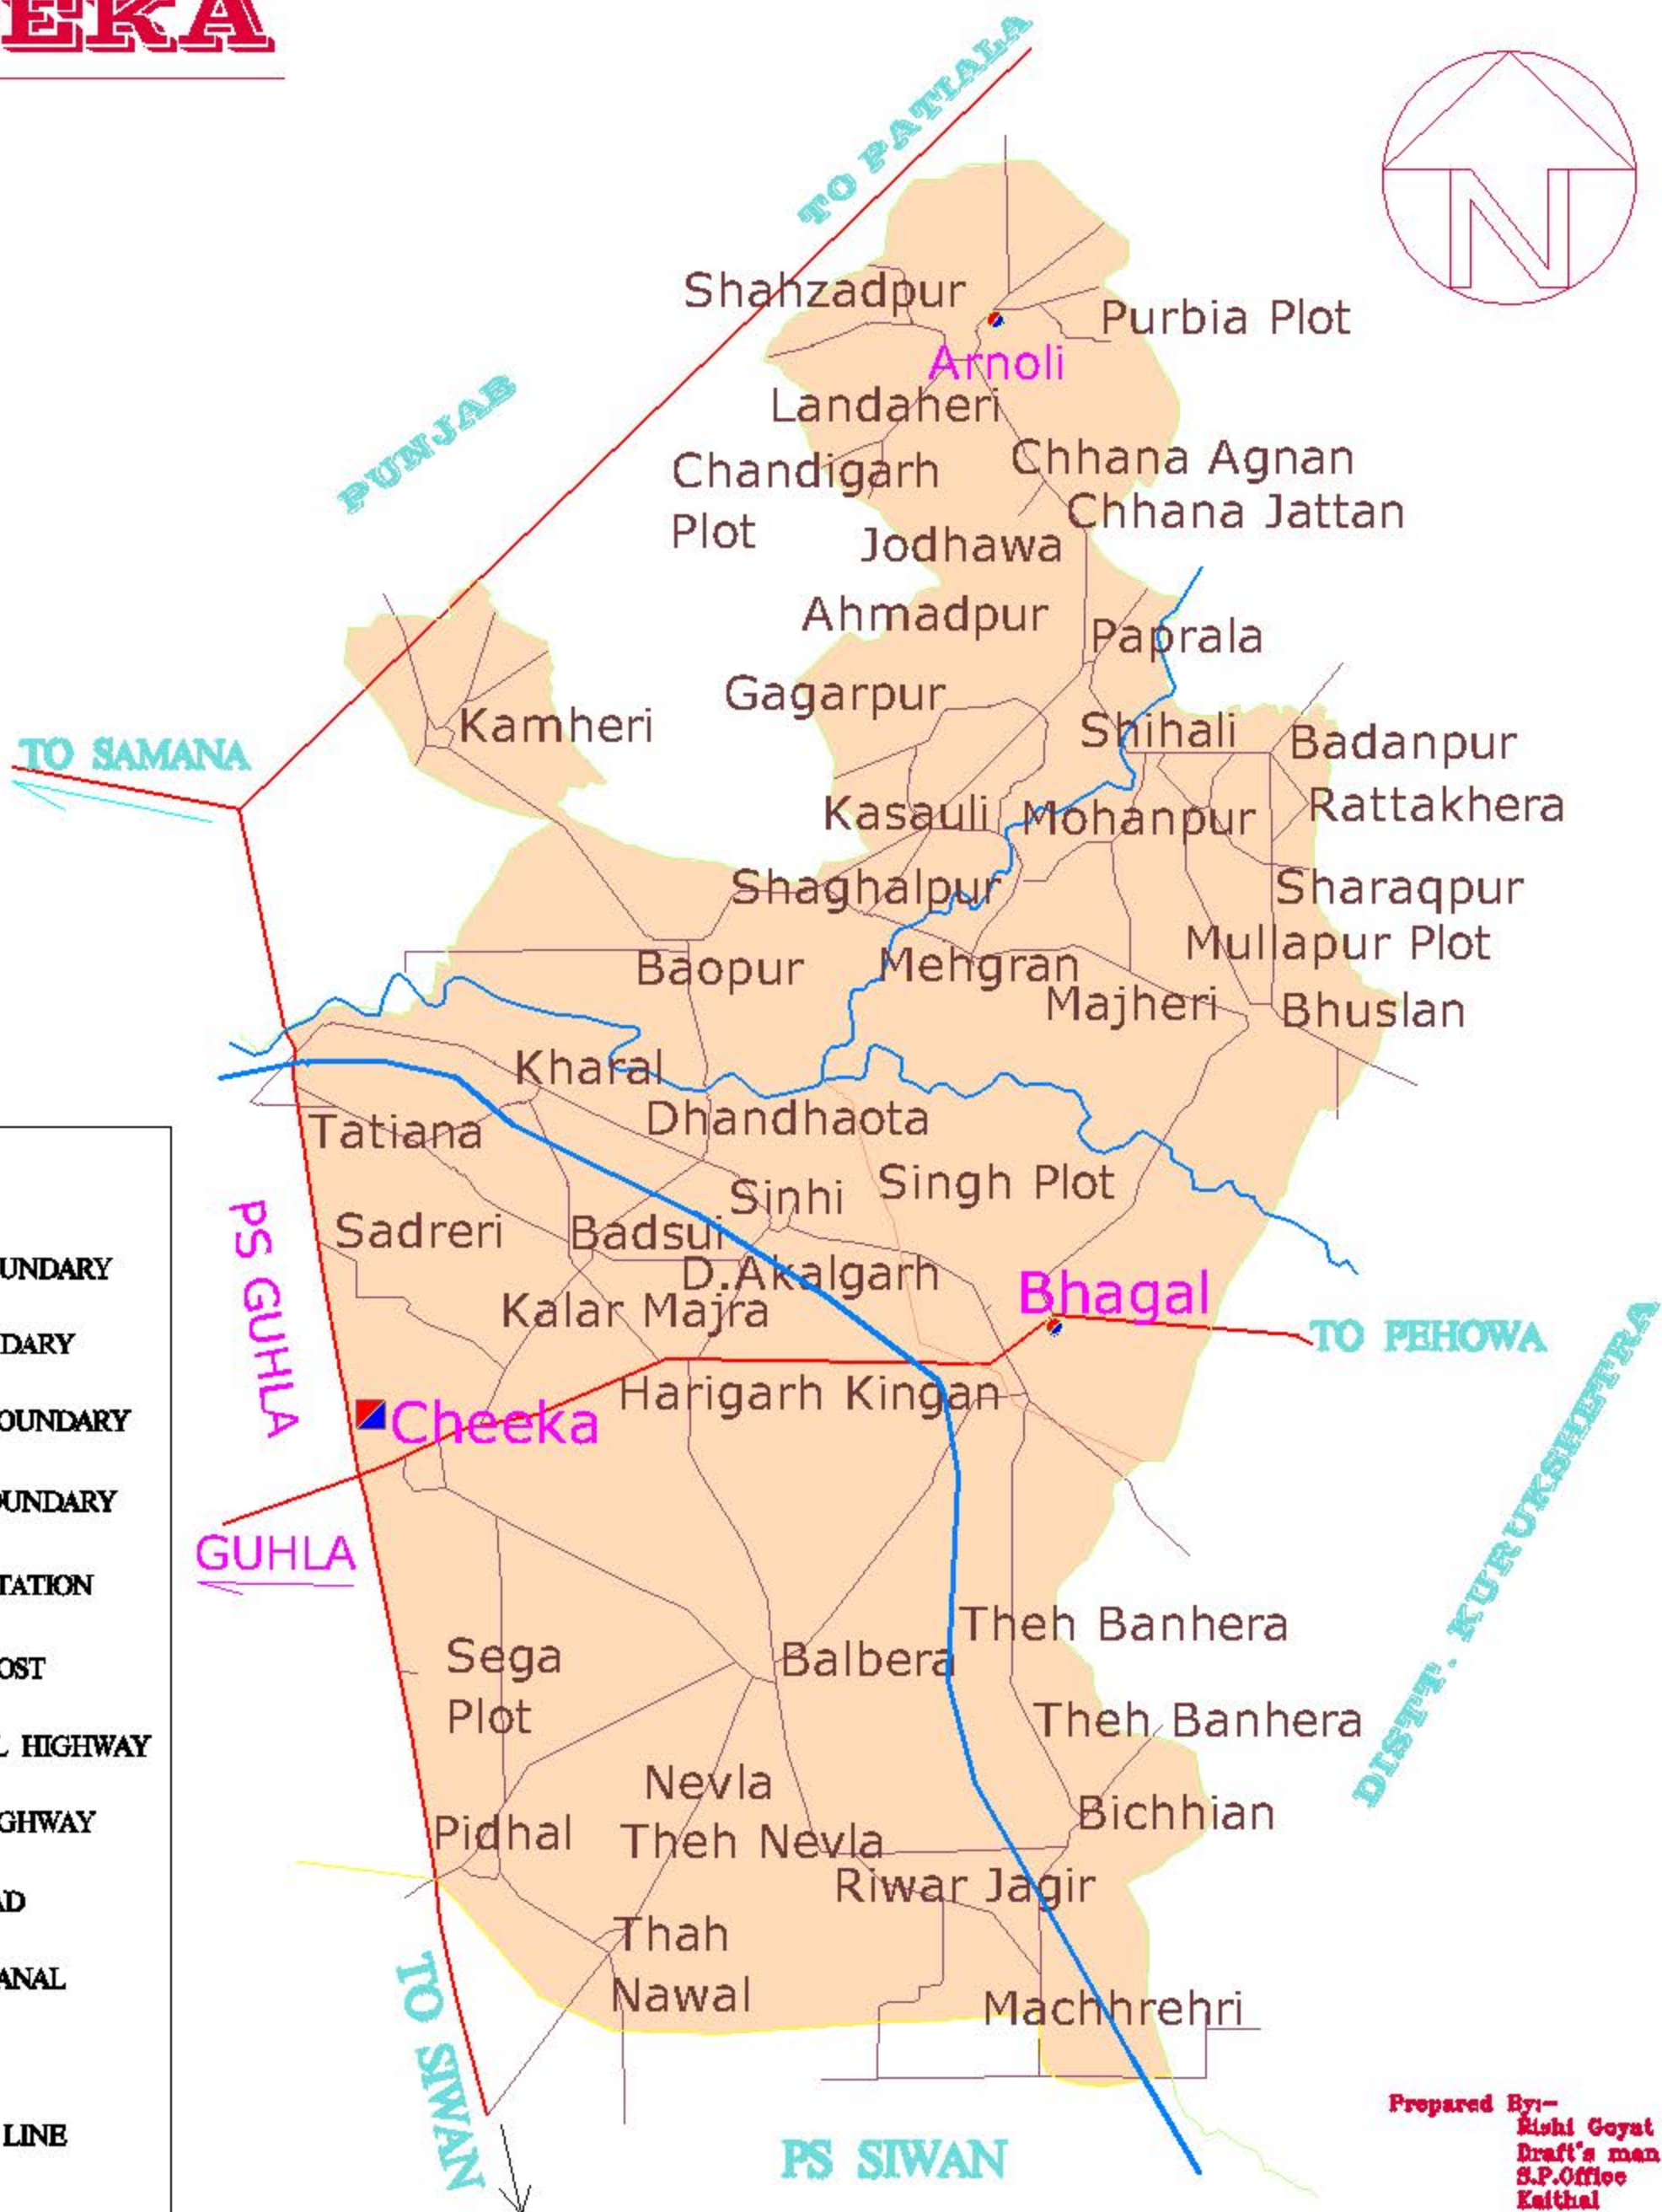

JURISDICTION MAP OF PS CHEEKA

LEGEND

-  DISTT BOUNDARY
-  P.S. BOUNDARY
-  CONST. BOUNDARY
-  STATE BOUNDARY
-  POLICE STATION
-  POLICE POST
-  NATIONAL HIGHWAY
-  STATE HIGHWAY
-  LINK ROAD
-  RIVER/ CANAL
-  DRAIN
-  RAILWAY LINE